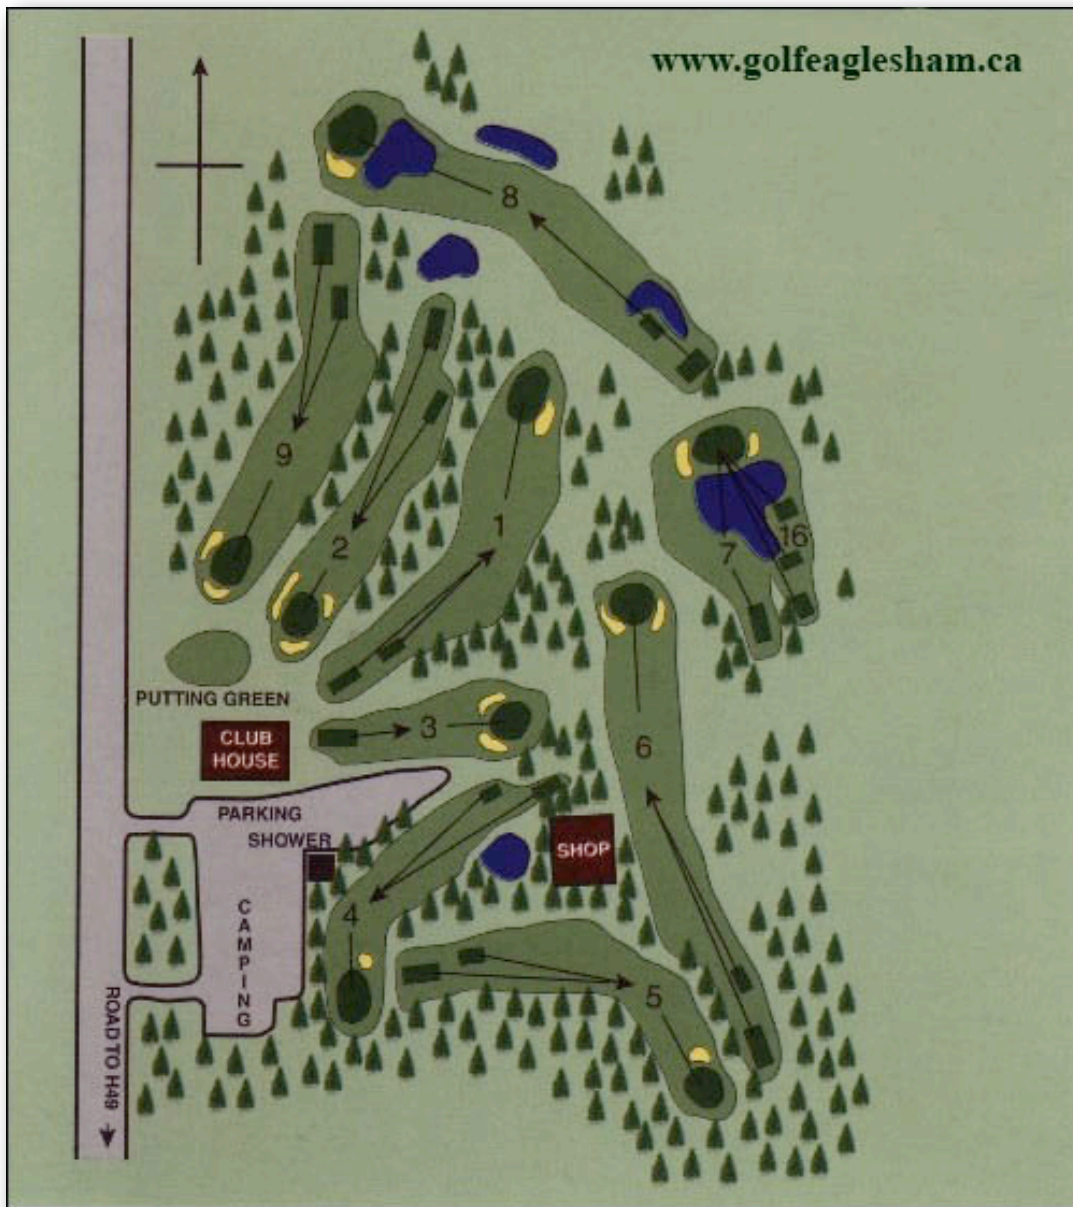

Welcome to the best 9-hole Golf experience in the Peace Country

Clubhouse: 780-359-2520 Email: proshop@golfeaglesham.ca

www.golfeaglesham.ca

Located centrally in the Peace Region
halfway between Peace River & Grand Prairie.

Traveling along Highway 49 go 1.6 km. East and 1 km North of the Eaglesham turn-off

We look forward to seeing you